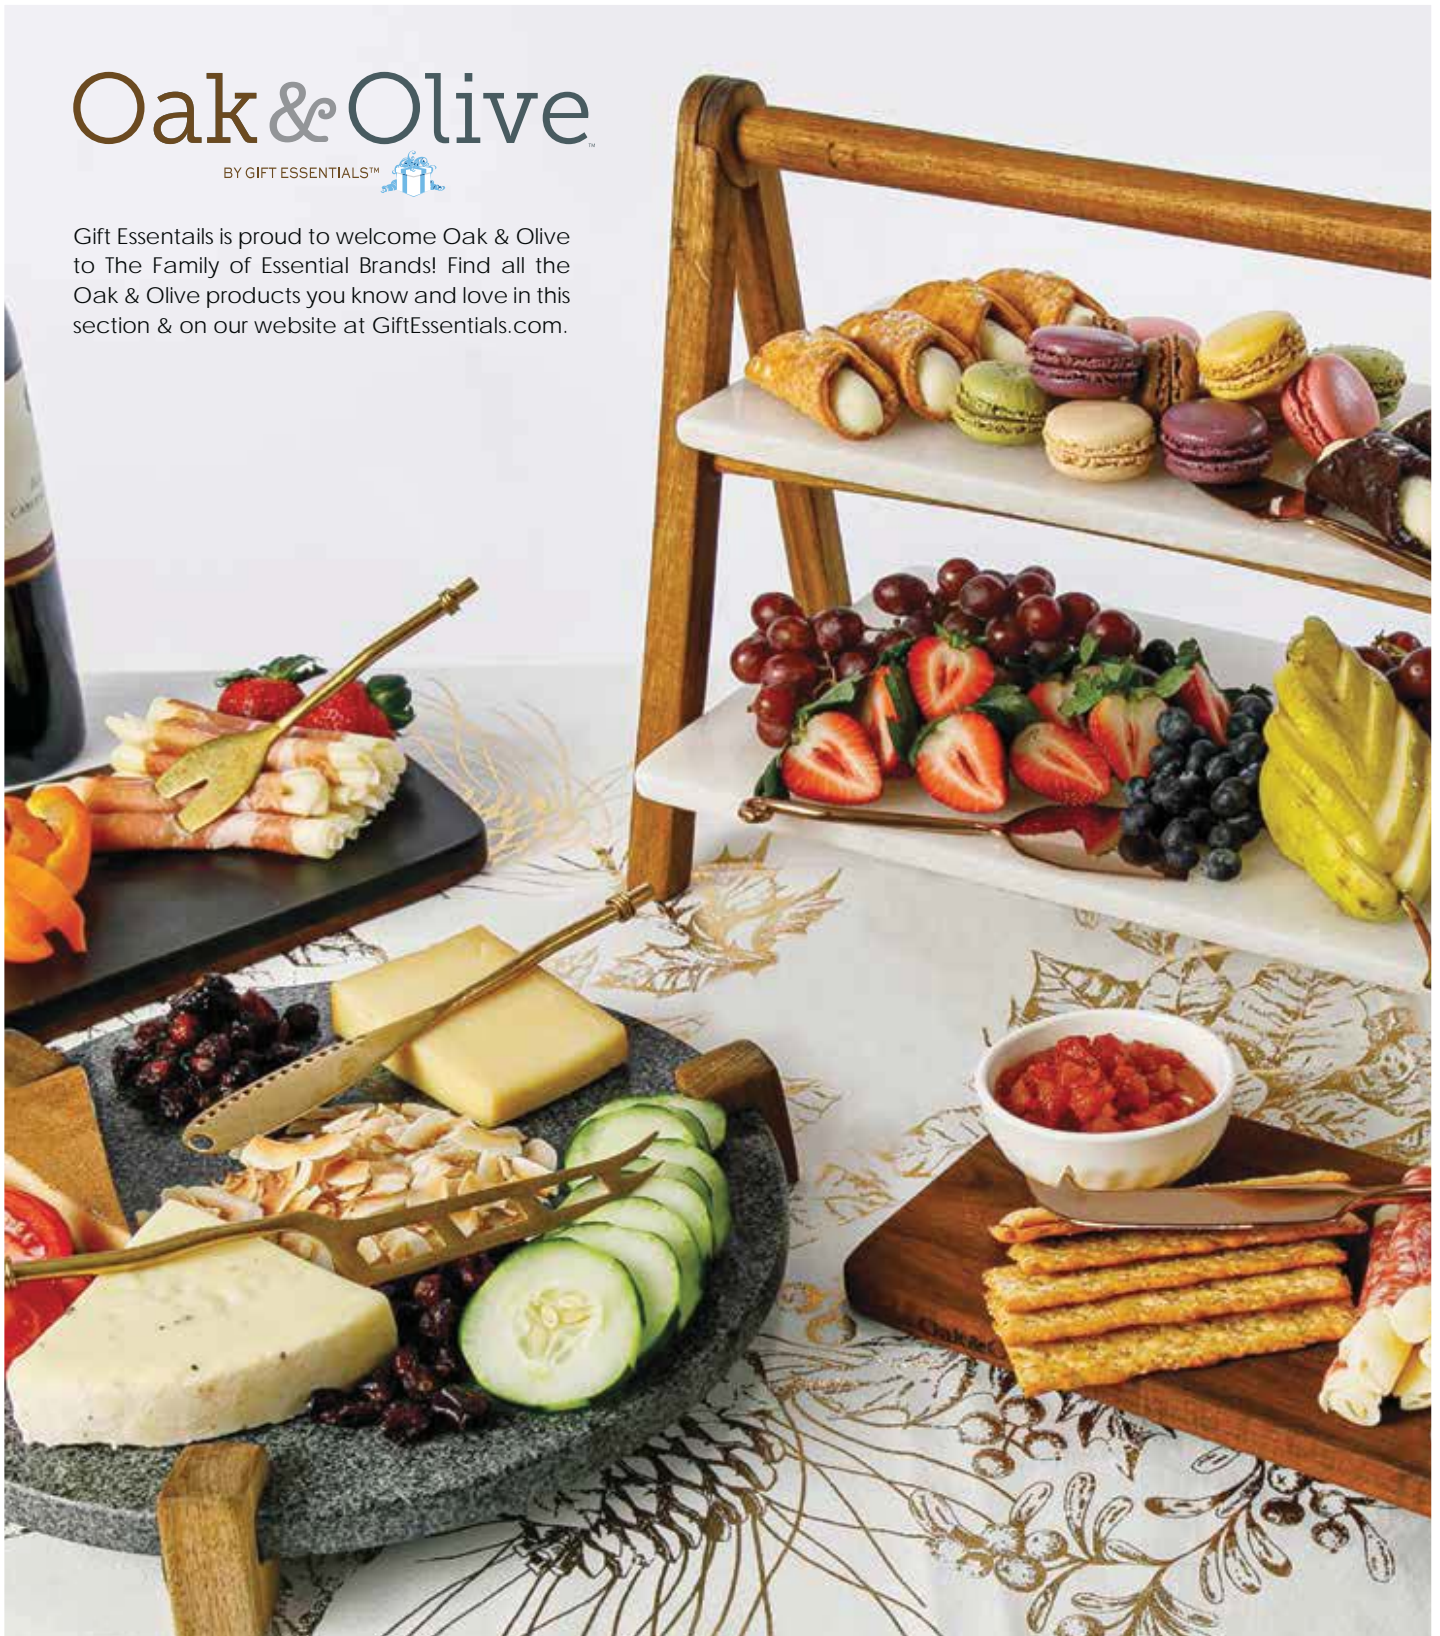

Trays

GOURMET/DRINKWARE

NEW **LARGE FOODIE BITE TRAYS**

Beautiful large acacia wood serving tray includes a set of eight matching handle food picks. They accommodate plenty of cheeses, appetizers, meats, vegetables and more for gatherings.