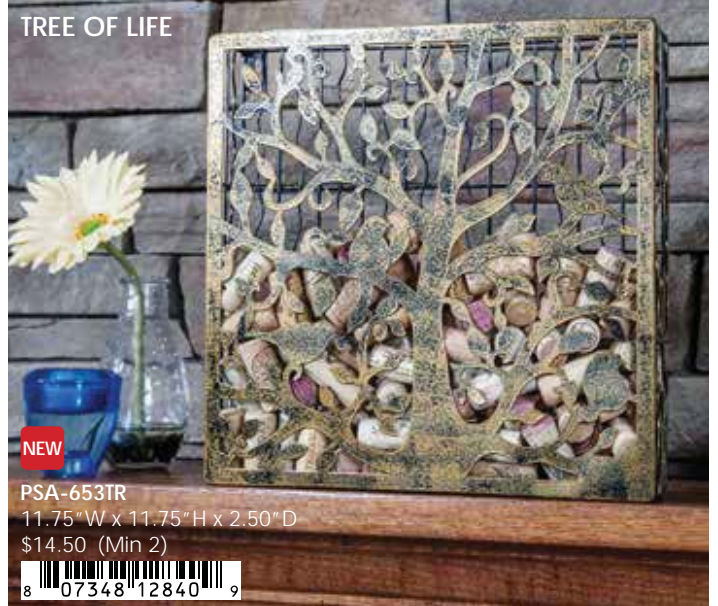

8 07348 12566 8

UNDER THE SEA

NEW

PSA-654
12.00"W x 12.00"H x 2.25"D
\$14.50 (Min 2)

8 07348 12914 7

TREE OF LIFE

NEW

PSA-653TR
11.75"W x 11.75"H x 2.50"D
\$14.50 (Min 2)