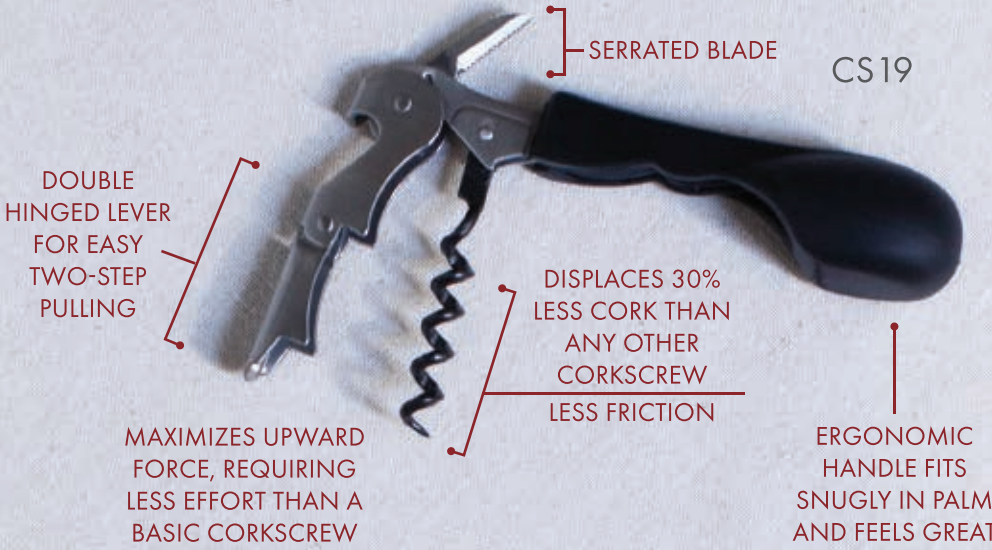

CB05

CB10

CB11

PRODUCT
PACKAGE

CORKSCREW

CS19

- Patented ergonomic handle, fits snugly in your hand
- New, patent pending worm displaces 30% less cork, making it easier to extract
- Double hinged lever
- Size: 5" x 1.5" x 1"
- Minimum 4/style

DOUBLE HINGED LEVER FOR EASY TWO-STEP PULLING

DISPLACES 30% LESS CORK THAN ANY OTHER CORKSCREW
LESS FRICTION

MAXIMIZES UPWARD FORCE, REQUIRING LESS EFFORT THAN A BASIC CORKSCREW

ERGONOMIC HANDLE FITS SNUGLY IN PALM AND FEELS GREAT