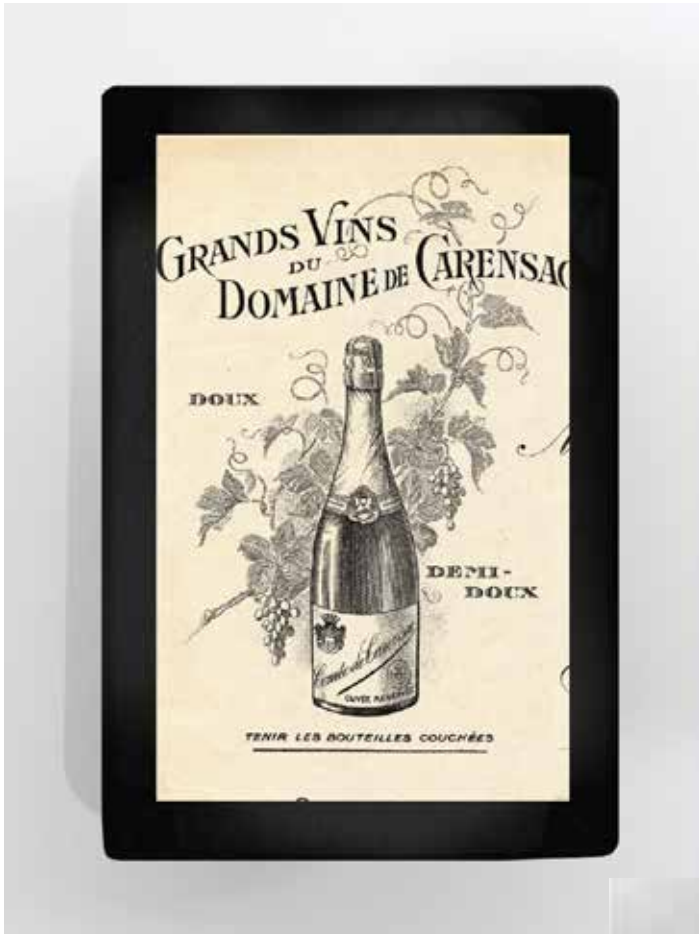

BOTTLE OPENER KEY RING - KR04

MOQ: 144 | Size: 1.5" X 5" | \$4.25

ROUND TRAY - RDTRY

MOQ: 144 | Size: 4.0" Diameter | \$3.50

C U S T O M

**LARGE TRINKET TRAY - TRY85**

MOQ: 144 | *Size: 8.75" x 5.5" Diameter* | \$7.00

**LARGE WOOD SLIDE BOX - 53F**

MOQ: 48 | *Size: 5" X 3.5"* | \$11.00

CUSTOM

**ROUND TRAY GIFT SET - RDTRY3**

MOQ: 48 | *Size: 12" X 4" X .075"* | \$12.00

**LARGE BOUTIQUE BOX - BXL**

MOQ: 48 | *Size: 6" X 6" X 2"* | \$14.00