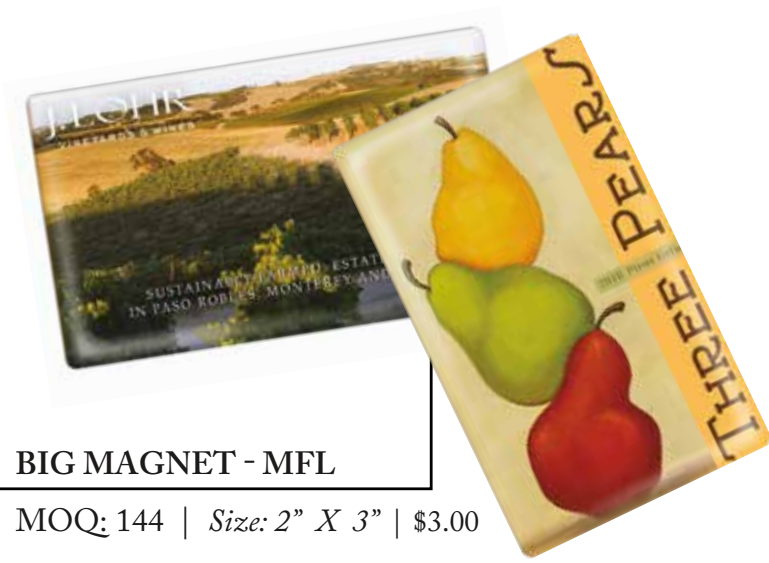

Proudly represented by TopNest Designs

C U S T O M

CARD CASE - 24

MOQ: 144 | Size: 3.5" X 2" | \$9.50

NOTE PAD - NP

MOQ: 144 | Size: 4.4" X 2.9" | \$5.50

LUCITE TRAY - TRY12

MOQ: 36 | Size: 12" X 12" | \$24.00

ROUND LUCITE TRAY - RNDTRY12

MOQ: 36 | Size: 12" X 12" | \$26.00

CUSTOM

**BIG MAGNET - MFL**

MOQ: 144 | Size: 2" X 3" | \$3.00

**SLIDE BOX - 23 (mints or matches)**

MOQ: 144 | Size: 2" X 3" | \$3.50

**MIGHTY MAGNETS - MAG**