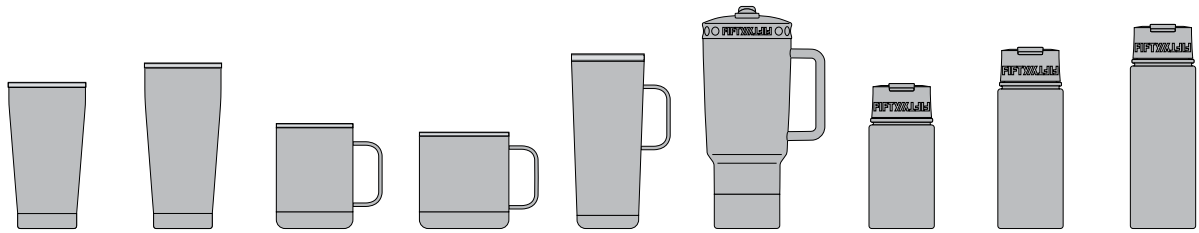

SIZE	16oz	20oz	12oz	15oz	20oz	30oz	12oz	16oz	20oz
DIAMETER	3.6"	3.6"	3.4"	5.1"	4.3"	4"	2.9"	2.9"	2.9"
HEIGHT	6.6"	7.5"	4.8"	4.4"	7.9"	9.5"	6.5"	8.2"	9.1"
WEIGHT	0.66 lbs	0.72 lbs	0.77 lbs	0.89 lbs	0.9 lbs	1.1 lbs	0.58 lbs	0.68 lbs	0.76 lbs