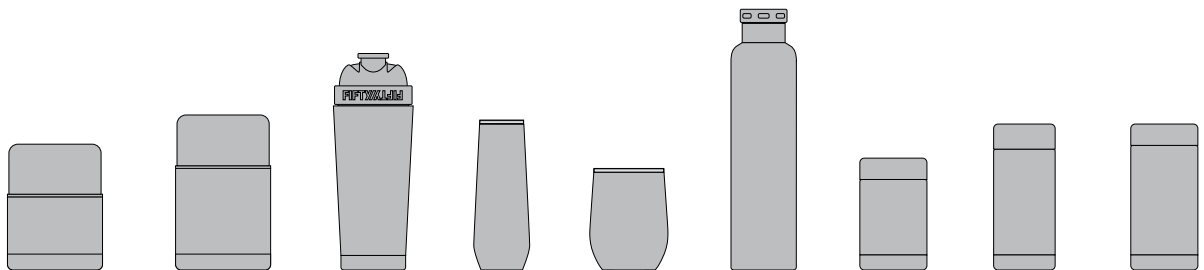

SIZE	17oz	25oz	25oz	7oz	350mL	750mL	12oz	12oz Slim	16oz
DIAMETER	4.3"	4.3"	3.4"	5.5"	3"	2.9"	3"	2.8"	3"
HEIGHT	5.4"	6.7"	9.7"	6.5"	4.5"	11.7"	5"	6.5"	6.5"
WEIGHT	1.07 lbs	1.18 lbs	0.88 lbs	0.32 lbs	0.44 lbs	0.81 lbs	0.51 lbs	0.5 lbs	0.6 lbs

Disclaimer: Dimensions, specifications, and weights are for reference only and may vary slightly.