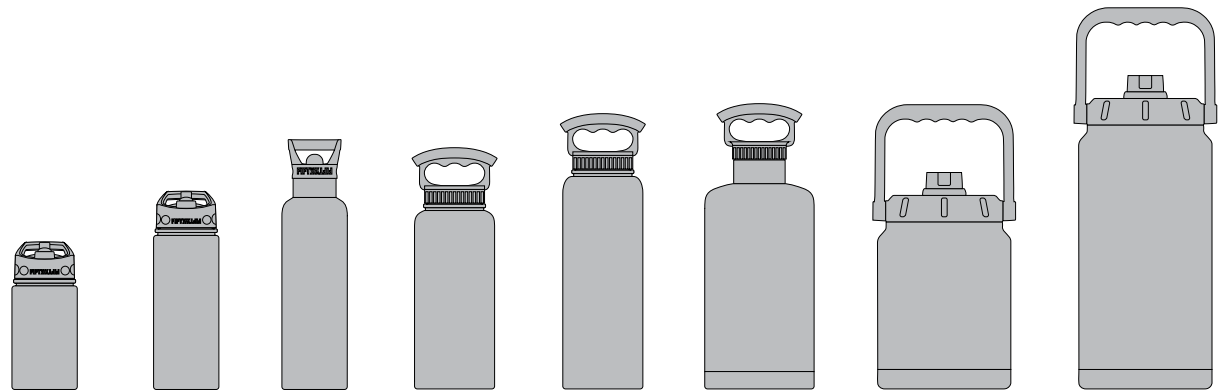

SIZE	16oz	20oz	12oz	15oz	20oz	30oz	12oz	16oz	20oz
DIAMETER	3.6"	3.6"	3.4"	5.1"	4.3"	4"	2.9"	2.9"	2.9"
HEIGHT	6.6"	7.5"	4.8"	4.4"	7.9"	9.5"	6.5"	8.2"	9.1"
WEIGHT	0.66 lbs	0.72 lbs	0.77 lbs	0.89 lbs	0.9 lbs	1.1 lbs	0.58 lbs	0.68 lbs	0.76 lbs