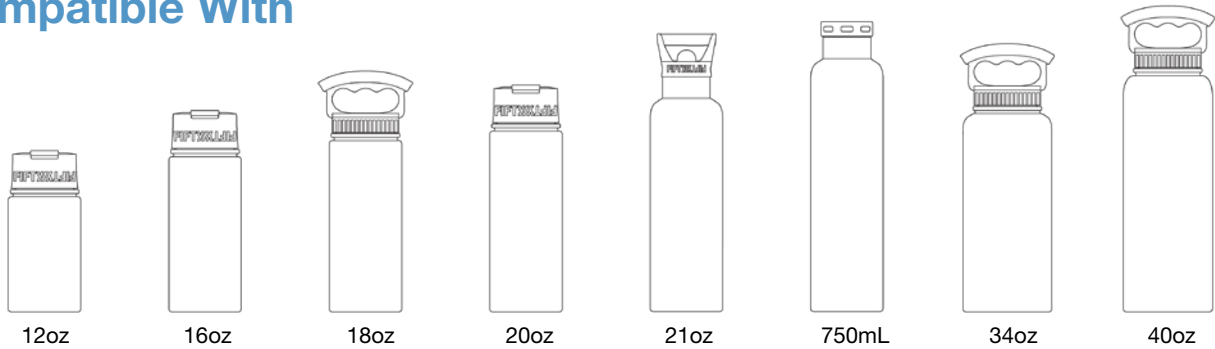

Compatible With