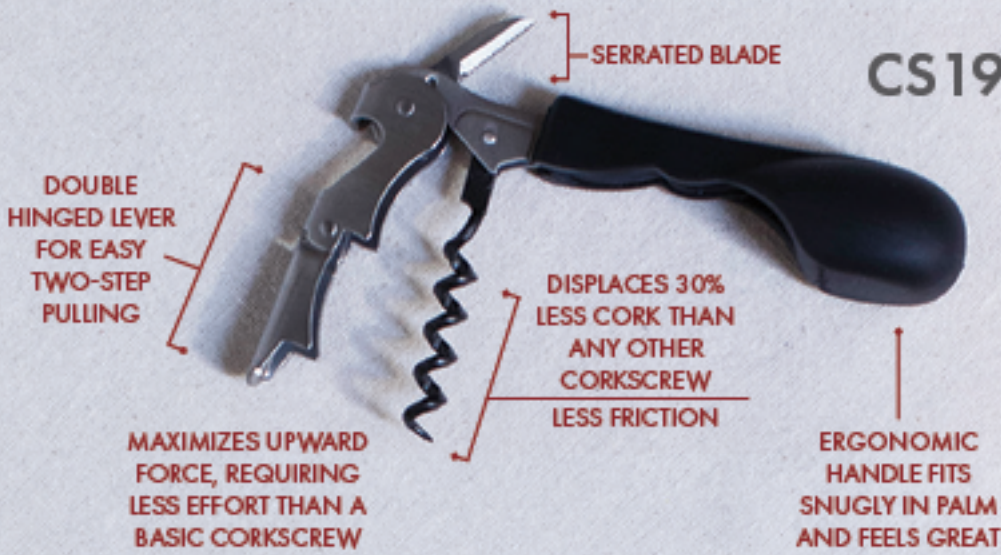

## CS19

- Patented ergonomic handle, fits snugly in your hand
- New, patent pending worm displaces 30% less cork, making it easier to extract
- Double hinged lever
- Size: 5" x 1.5" x 1"
- Minimum 4/style